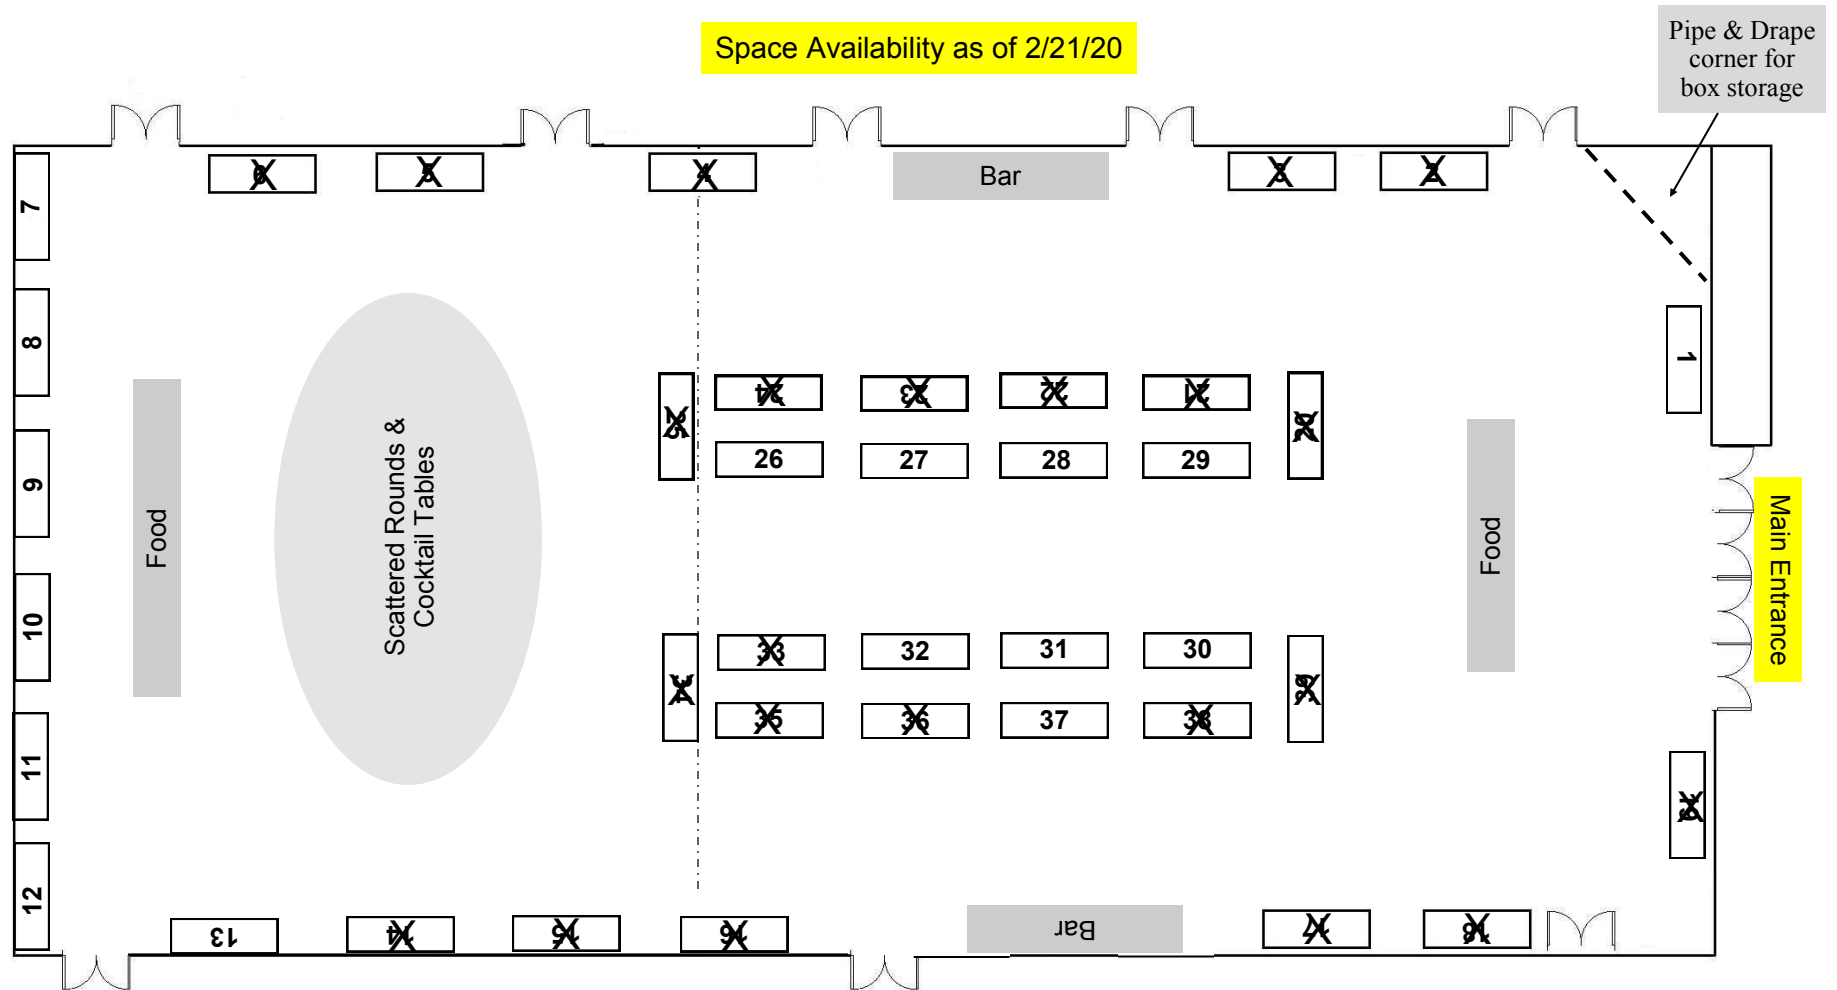

Trade Show Diagram

Tuesday, April 21 ~ 5:30 pm – 7:30 pm
Wednesday, April 22 ~ 11:45 am – 1:15 pm

Wenatchee Convention Center - Orchard Exhibit Hall

Space Availability as of 2/21/20

Indicate your table number preferences on the Exhibit Space Contract.